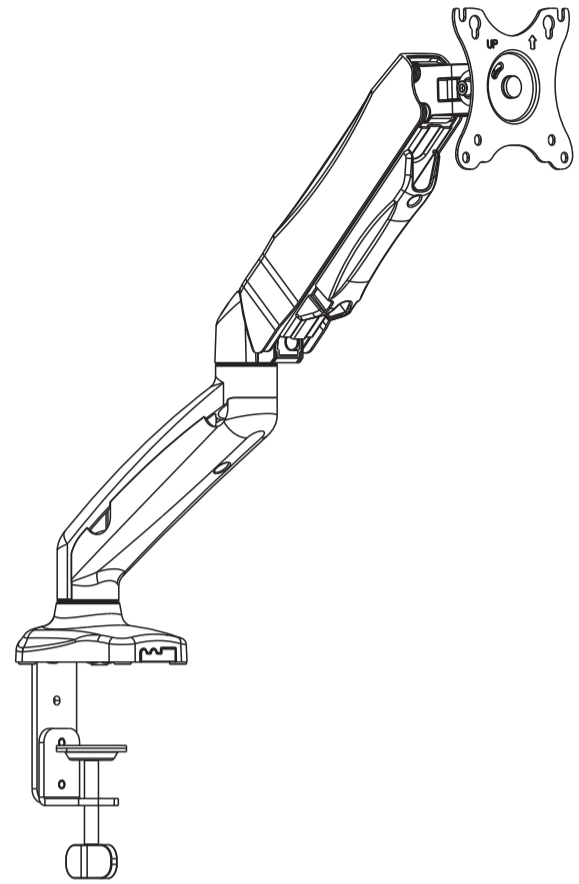

1. **SK** Nezačínajte s inštaláciou, pokiaľ ste si nepřečítali pokyny a varovania uvedené v tomto popise inštalácie a neporozumeli ste im. V prípade akýchkoľvek dotazov ohľadne pokynov alebo varovania sa obraťte na miestneho predajcu
2. **UPOZORNENIE:** Neprekračujte uvedenú maximálnu nosnosť. Môže dôjsť k vážnemu úrazu alebo k poškodeniu majetku!
3. Tento nosný držiak je určený k montáži a použitiu IBA spôsobom popísaným v tomto návode. Chybná inštalácia tohto výrobku môže zapríčiniť jeho poškodenie alebo vážne zranenie osôb.
   - Skontrolujte, či nosná plocha bezpečne unesie toto vybavenie, prípevné zariadenie a diely.
   - Vybavenie vždy zdvíhajte a umiestňujte s pomocou druhej osoby, alebo použite mechanické zdvíhacie zariadenie.
   - Skrutky pevne utiahnite, nedotahujte ich však príliš pevne. Príliš pevné utiahnutie skrutiek môže poškodiť monitor.
   - Tento výrobok je určený len k použitiu vo vnútornom prostredí. Použitie výrobku vo vonkajšom prostredí môže viesť k poškodeniu výrobku a spôsobiť zranenie osôb.
4. **DŮLEŽITÉ:** Pred inštaláciou držiaku si overte podľa zoznamu dielov, či ste dostali všetky diely. Pokiaľ niektoré diely chýbajú alebo sú poškodené, obraťte sa telefonicky na miestneho predajcu, aby ich dodal alebo vymenil.
5. **ÚDRŽBA:** V pravidelných intervaloch (aspoň raz za tri mesiace) skontrolujte, či je držiak zaistený a či je jeho použitie bezpečné.

1M52

75x75/100x100