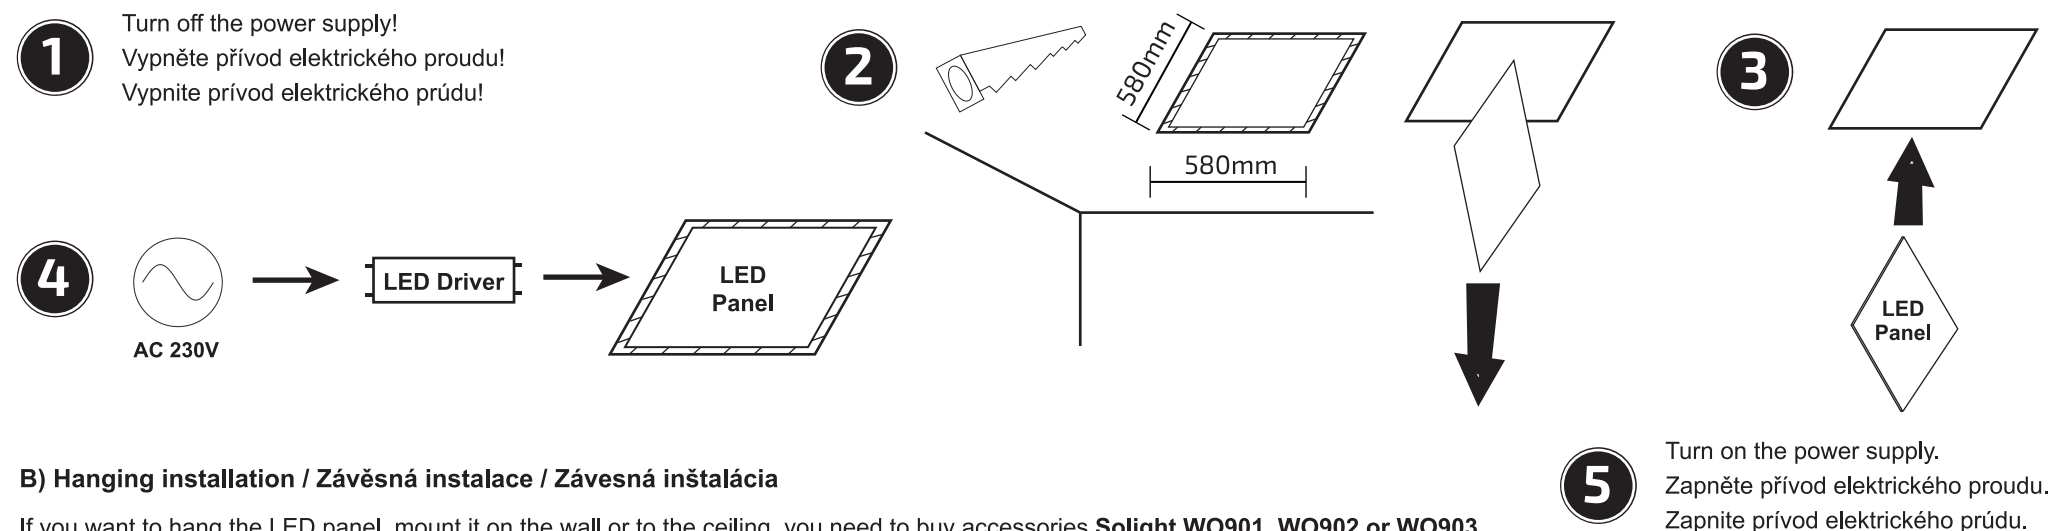

SK Návod na použitie LED svetelných panelov Solight WO04A - WO07A

Vážený zákazník, ďakujeme za zakúpenie nášho výrobku. Pozorne si prečítajte nasledujúce pokyny a dodržujte ich, aby vám slúžil bezpečne a k plnej spokojnosti. Predídete tak jeho nesprávnemu používaniu či poškodeniu. Zabraňte neodbornej manipulácii s týmto prístrojom a vždy dodržujte zásady používania elektrospotrebičov. Návod k používaniu dobre uschovajte. Výrobok je určený k používaniu v domácnosti alebo vnútri miestnosti. Výrobok by mala používať iba dospelá osoba. Nikdy výrobok nevystavujte prostrediu s vysokou vlhkosťou (napr. kúpeľňa), zabráňte kontaktu výrobku s kvapalinami. Montáž môže vykonávať len kvalifikovaný pracovník.

A) Ceiling installation / Instalace do podhledů / Inštalácia do podhľadov

B) Hanging installation / Závěsná instalace / Závesná inštalácia

If you want to hang the LED panel, mount it on the wall or to the ceiling, you need to buy accessories **Solight WO901, WO902 or WO903**.

Please ask at your dealer. /

Pokud chcete LED panel zavěsit, upevnit na zeď či zavěsit pomocí klipů, je potřeba dokoupit závěsné příslušenství **Solight WO901, WO902** nebo **WO903**. Obráťte se na svého prodejce. /

Ak chcete LED panel zavesiť, upevniť na stenu či zavesiť pomocou klipov, je potreba dokúpiť závesné príslušenstvo Solight WO901, WO902 alebo WO903. Obráťte sa na svojho dealera.

Importer is not responsible for any damage caused by improper use. / Dovožce neručí za žádné škody způsobené nesprávným použitím. / Dovožca neručí za žiadne škody spôsobené nesprávnym použitím.