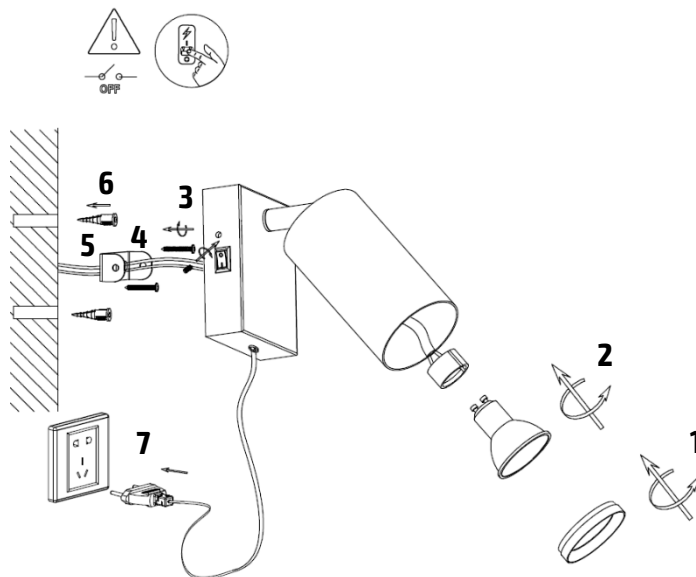

Thank you for purchasing our wall lamp. This is a lighting for GU10 bulb (bulb not included). The device is designed for installation in interiors. Please read this manual carefully and pay attention to the safety warnings and instructions before installing and using the device. This will ensure not only the protection of persons, but also the long life of the equipment. Do not repair or modify the equipment; installation must only be carried out by a qualified technician. The operating temperature of the equipment is between -20°C and 50°C.

Technical parameters

	W03002-B	W03002-W
Voltage	230V	230V
Max. power consumption of the power supply	30W	30W
Patience	GU10	GU10
Degree of coverage	IP20	IP20
Dimensions of the head of St.	100 x 55mm	100 x 55mm
Dimensions of the base of St.	90 x 70 x 25 mm	90 x 70 x 25 mm
Colour	Black	White

Installation

Disconnect the power supply before installation!

1. Unscrew the top bracket at the bottom of the spotlight
2. Insert a GU10 bulb and tighten the holder to secure the bulb
3. Unscrew the two screws on the top of the device
4. Remove the bottom bracket
5. A) if connected to a power cord, connect the power cord to the terminal block inside the light and at the same time disconnect the power cord for plugging into a wall outlet.
B) in the case of a power cord connection, only plug into a wall outlet.
6. Insert the dowels into the pre-drilled holes and screw the bracket into the chosen location
7. Plug the power cord into a power outlet
8. Switch on the power supply