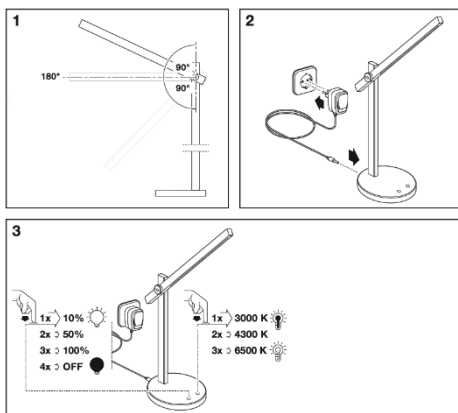

SK Uživateľský manuál pre stolné lampy rady Solight WO56

Vážený zákazník, ďakujeme za zakúpenie nášho výrobku. Pozorne si prečítajte nasledujúce pokyny a dodržujte ich, aby vám slúžil bezpečne a k plnej spokojnosti. Predídete tak jeho nesprávnemu používaniu či poškodeniu. Zabráňte neodbornej manipulácii s týmto prístrojom a vždy dodržujte zásady používania elektrospotrebičov. Návod k používaniu dobre uschovajte. Výrobok je určený k používaniu v domácnosti alebo vnútri miestnosti. Nikdy výrobok nevystavujte prostrediu s vysokou vlhkosťou (napr. kúpeľňa), zabráňte kontaktu výrobku s kvapalinami. Svetelný zdroj svietidla nie je možné vymeniť po skončení životnosti svietidla je nutné vymeniť celé svietidlo. Po skončení životnosti odevzdajte zariadenie na miesto k tomu určené.

Manufacturer/Výrobce/Výrobca:

Solight Holding, s.r.o.

Na Brně 1972

Hradec Králové

500 06